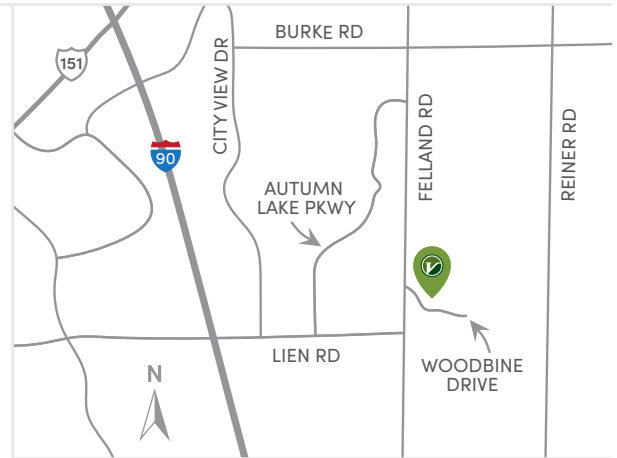

Woods at Autumn Lake

East Madison

Woods at Autumn Lake

East Madison

AT WOODS AT AUTUMN LAKE, the days feel a little slower, the breeze a little softer, and the stars a little brighter. Tucked into a serene corner of the Village at Autumn Lake, this newest section offers an elevated kind of comfort—think more expansive homesites, tranquil views framed by mature trees, and a gentle sense of retreat just minutes from it all. Picture roasting marshmallows in your backyard as twilight filters through the woods. Or launching a kayak into the lake just down the trail, with only the sound of birds and your paddle to keep you company. Whether you're strolling leafy paths, playing fetch at the dog park, or simply enjoying the quiet, Woods at Autumn Lake brings you closer to nature—and closer to home.

Furnished Model

5903 Woodbine Drive, Madison, WI 53718

Directions

Head north on I-39N/I-90W toward I-94, take exit 135C, go right on High Crossing Boulevard, turn right on City View Drive, left on Burke Road, right on Felland Road and left on Woodbine Drive.

Schools

- Sun Prairie Area School District
- Please contact the Sun Prairie Area School District for current zoning information.

Library

- 9 minutes from Pinney Public Library

Highway

- 4 minutes from Hwy. 51
- 5 minutes from I-39/I-90/I-94

Airport

- 9 minutes from Dane County Regional Airport

Shopping

- 3 minutes from East Towne Mall
- 11 minutes from Downtown Sun Prairie
- 15 minutes from Downtown Madison