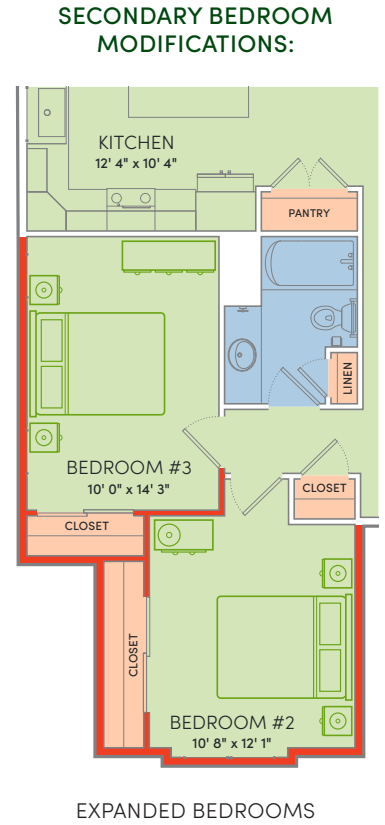

FRENCH COUNTRY

ONE LOOK AT THE PRIMARY SUITE IN THE HARLOW AND YOU’LL FEEL YOUR PULSE QUICKEN... an inviting retreat with a private bath and a closet spacious enough to dance in. The kitchen steals the show with a generous island perfect for entertaining, paired with a sunny set of patio doors that welcome in morning light for a quiet cup of coffee before the day begins. This thoughtfully designed single-level home makes everyday living feel effortless.

The Harlow

First Floor Modifications

Crafted to fit your life.

The Canvas Collection offers thoughtfully designed plans with curated options to shape your home, your way.

The Harlow

First Floor Modifications