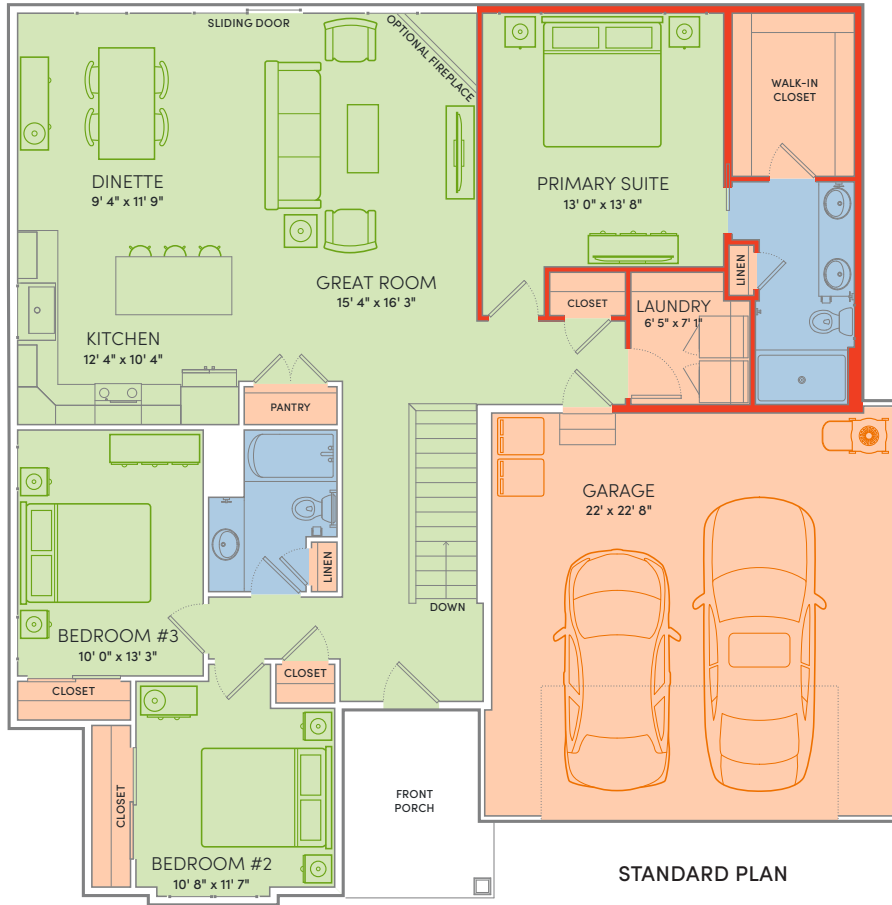

The Harlow

3 Beds | 2 Baths | 1,572 Sq Ft*

FRENCH COUNTRY

BUNGALOW

COTTAGE

CRAFTSMAN

FARMHOUSE

FARMHOUSE B

FRENCH COUNTRY

ONE LOOK AT THE PRIMARY SUITE IN THE HARLOW AND YOU’LL FEEL YOUR PULSE QUICKEN... an inviting retreat with a private bath and a closet spacious enough to dance in. The kitchen steals the show with a generous island perfect for entertaining, paired with a sunny set of patio doors that welcome in morning light for a quiet cup of coffee before the day begins. This thoughtfully designed single-level home makes everyday living feel effortless.

The Harlow

First Floor Modifications

Crafted to fit your life.

The Canvas Collection offers thoughtfully designed plans with curated options to shape your home, your way.

The Harlow

First Floor Modifications

Crafted to fit your life.

The Canvas Collection offers thoughtfully designed plans with curated options to shape your home, your way.

LAUNDRY ROOM MODIFICATIONS: