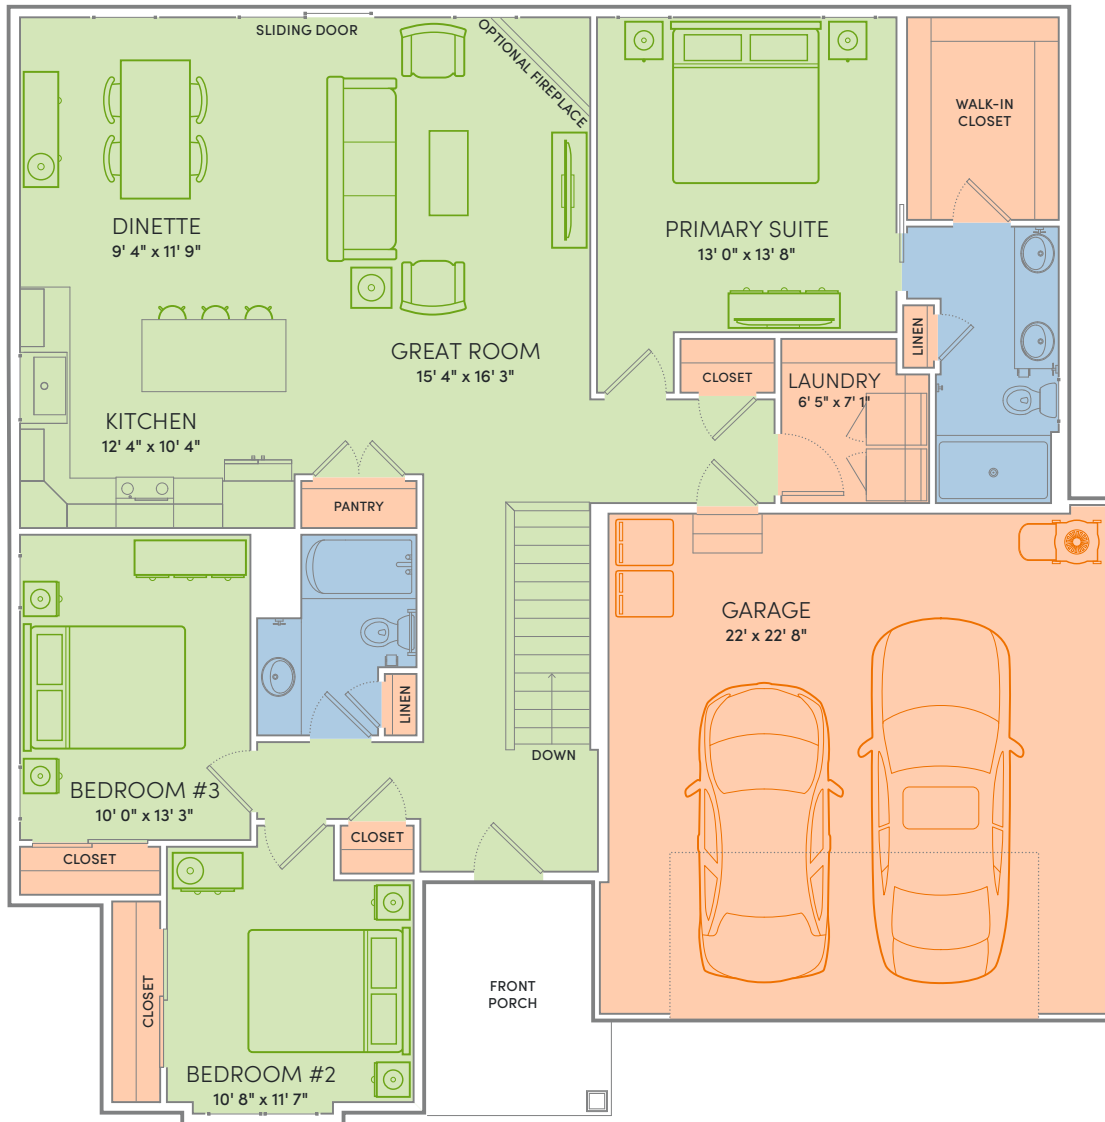

The Harlow

3 Beds | 2 Baths | 1,572 Sq Ft*

FRENCH COUNTRY

BUNGALOW

COTTAGE

CRAFTSMAN

FARMHOUSE

FARMHOUSE B

FRENCH COUNTRY

ONE LOOK AT THE PRIMARY SUITE IN THE HARLOW AND YOU’LL FEEL YOUR PULSE QUICKEN... an inviting retreat with a private bath and a closet spacious enough to dance in. The kitchen steals the show with a generous island perfect for entertaining, paired with a sunny set of patio doors that welcome in morning light for a quiet cup of coffee before the day begins. This thoughtfully designed single-level home makes everyday living feel effortless.

*Exterior design, square footage and product selections may vary by elevation and neighborhood. Image is an artistic rendering of the home; colors and features may vary.

The Canvas Collection

The Canvas Collection offers thoughtfully designed plans with curated options to personalize your home, from enhanced kitchens to expanded living spaces and more. Ask a New Home Specialist about plan modification options.

The Harlow

First Floor Modifications

Crafted to fit your life.

The Canvas Collection offers thoughtfully designed plans with curated options to shape your home, your way.

The Harlow

First Floor Modifications