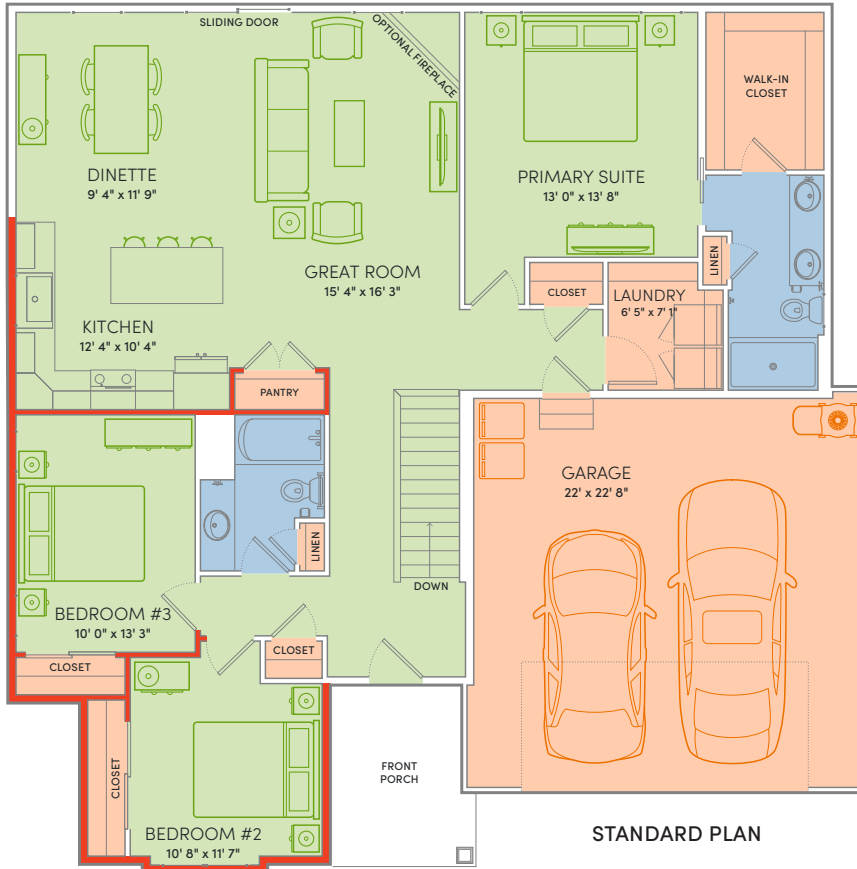

The Harlow

3 Beds | 2 Baths | 1,572 Sq Ft*

FRENCH COUNTRY

BUNGALOW

COTTAGE

CRAFTSMAN

FARMHOUSE

FARMHOUSE B

FRENCH COUNTRY

ONE LOOK AT THE PRIMARY SUITE IN THE HARLOW AND YOU’LL FEEL YOUR PULSE QUICKEN... an inviting retreat with a private bath and a closet spacious enough to dance in. The kitchen steals the show with a generous island perfect for entertaining, paired with a sunny set of patio doors that welcome in morning light for a quiet cup of coffee before the day begins. This thoughtfully designed single-level home makes everyday living feel effortless.

*Exterior design, square footage and product selections may vary by elevation and neighborhood. Image is an artistic rendering of the home; colors and features may vary.

The Canvas Collection

The Canvas Collection offers thoughtfully designed plans with curated options to personalize your home, from enhanced kitchens to expanded living spaces and more. Ask a New Home Specialist about plan modification options.

The Harlow

First Floor Modifications

Crafted to fit your life.

The Canvas Collection offers thoughtfully designed plans with curated options to shape your home, your way.

The Harlow

First Floor Modifications