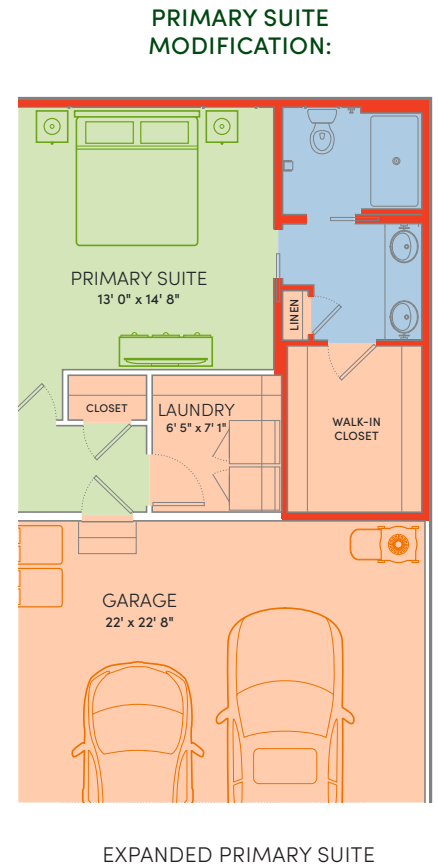

The Harlow

First Floor Modifications

Crafted to fit your life.

The Canvas Collection offers thoughtfully designed plans with curated options to shape your home, your way.