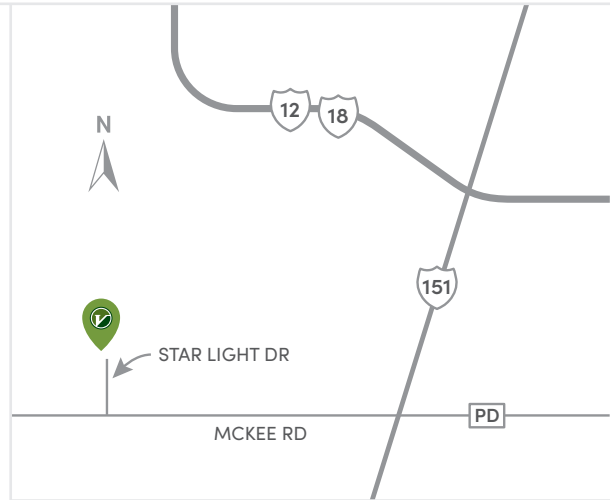

Ardent Glen

Verona

Ardent Glen

Verona

LOCATION, LOCATION, LOCATION! Meet Ardent Glen. Our newest Verona neighborhood that has plenty of nearby amenities to offer you. A highly-regarded school district, charming local shops, award-winning restaurants, and sought-after golf courses – to name a few. The neighborhood was planned carefully, and intentionally, with a variety of lot sizes for single-family and twin home sites, desirable conveniences, and a large park just steps from your backyard. All of this, and more, await you in Ardent Glen.

Photos are representative, not actual photos at Ardent Glen.

Directions

From Hwy 12/18 W, take exit 258 toward Hwy 151 S/18 W, take the exit toward McKee Road. Merge onto McKee Road and continue onto County Road PD/McKee Road. Turn right onto Star Light Drive.

Schools

- Verona Area School District
- Please contact the Verona Area School District for current zoning information.

Airport

- 30 minutes to Dane County Airport

Highways

- 8 min to Hwy 151/US-18
- 12 min to Hwy 12/18

Library

- 10 minutes to Verona Public Library

Shopping

- 7 minutes to Downtown Verona
- 13 minutes to West Towne Mall
- 19 minutes to Hilldale Shopping Center