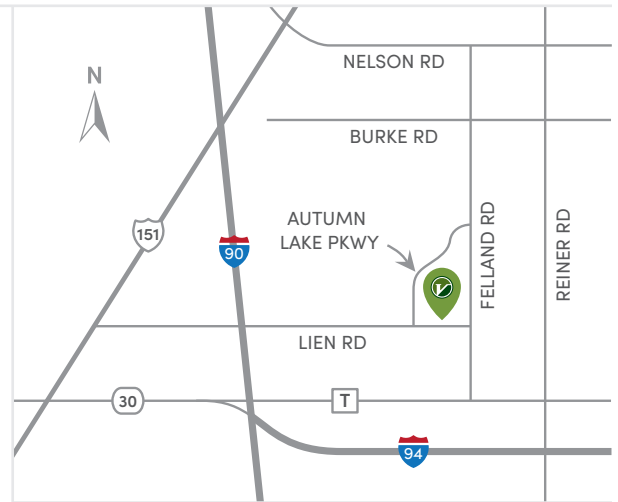

Village at Autumn Lake

East Madison

WHAT DO YOU THINK OF WHEN YOU HEAR LAKEFRONT LIVING? Maybe you envision sitting in an Adirondack chair whilst roasting a marshmallow over your fire pit. Or, maybe you are floating along in your kayak, listening to birds chirping. No you're not dehydrated. It's not a mirage. There really is a gorgeous lake at the Village at Autumn Lake. Want a shoreline in your backyard? Do you see a dog park in your future? Maybe just walk along some peaceful trails with your family? This is our reality. It can be yours too.

Furnished Model

1803 Autumn Lake Parkway, Madison, WI 53718

Directions

Head north on I-39N/I-90W toward I-94, take exit 135C, go right on High Crossing Boulevard, turn right on City View Drive, left on Burke Road, right on Folland Road and right on Lien Road.

Airport

- 9 minutes from Dane County Regional Airport

Shopping

- 3 minutes from East Towne Mall
- 11 minutes from Downtown Sun Prairie
- 15 minutes from Downtown Madison