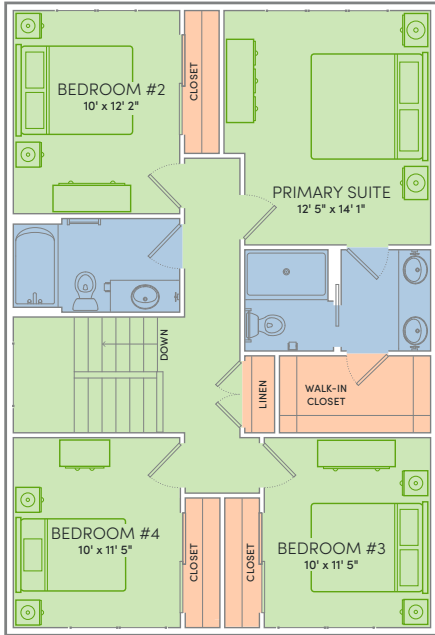

The Everest

First Floor Modifications

Crafted to fit your life.

The Canvas Collection offers thoughtfully designed plans with curated options to shape your home, your way.

STANDARD PLAN: WALK-IN KITCHEN PANTRY & OWNER'S ENTRY WITH LAUNDRY

Crafted to fit your life.

The Canvas Collection offers thoughtfully designed plans with curated options to shape your home, your way.

STANDARD PLAN: POWDER ROOM, FOYER CLOSET & FLEX ROOM

POWDER ROOM MODIFICATION:

FIRST FLOOR FULL BATH

FLEX ROOM MODIFICATIONS:

FIRST FLOOR BEDROOM

FIRST FLOOR BEDROOM WITH FOYER CLOSET

The Everest

Second Floor Modifications

Crafted to fit your life.

The Canvas Collection offers thoughtfully designed plans with curated options to shape your home, your way.

STANDARD PLAN: 4-BEDROOM

3-BEDROOM OPTION

3-BEDROOM WITH LOFT

4-BEDROOM WITH SECOND FLOOR LAUNDRY

3-BEDROOM WITH LOFT & LAUNDRY