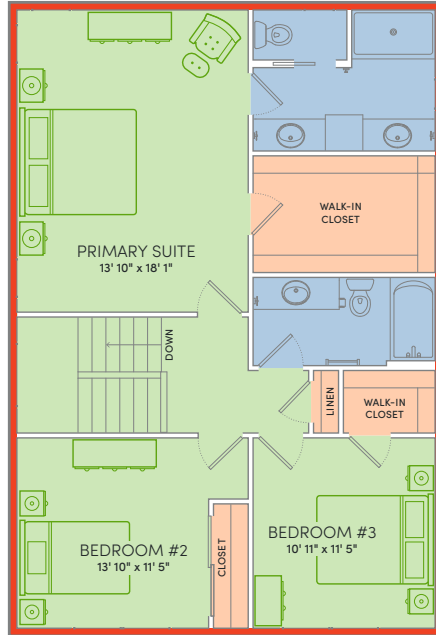

The Everest

First Floor Modifications

Crafted to fit your life.

The Canvas Collection offers thoughtfully designed plans with curated options to shape your home, your way.

STANDARD PLAN: WALK-IN KITCHEN PANTRY & OWNER'S ENTRY WITH LAUNDRY

Crafted to fit your life.

The Canvas Collection offers thoughtfully designed plans with curated options to shape your home, your way.

STANDARD PLAN: POWDER ROOM, FOYER CLOSET & FLEX ROOM

POWDER ROOM MODIFICATION:

FIRST FLOOR FULL BATH

FLEX ROOM MODIFICATIONS:

FIRST FLOOR BEDROOM

FIRST FLOOR BEDROOM WITH FOYER CLOSET

The Everest

Second Floor Modifications

Crafted to fit your life.

The Canvas Collection offers thoughtfully designed plans with curated options to shape your home, your way.

STANDARD PLAN: 4-BEDROOM

3-BEDROOM OPTION

3-BEDROOM WITH LOFT

4-BEDROOM WITH SECOND FLOOR LAUNDRY

3-BEDROOM WITH LOFT & LAUNDRY