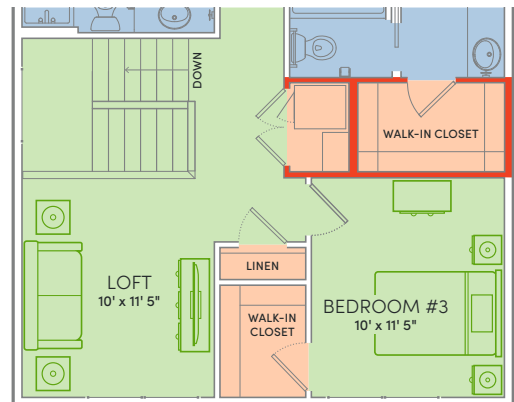

The Everest

First Floor Modifications

Crafted to fit your life.

The Canvas Collection offers thoughtfully designed plans with curated options to shape your home, your way.

STANDARD PLAN: WALK-IN KITCHEN PANTRY & OWNER'S ENTRY WITH LAUNDRY

KITCHEN MODIFICATIONS:

PANTRY CABINET

NO PANTRY

LAUNDRY ROOM MODIFICATIONS:

OWNER'S ENTRY - LAUNDRY & PANTRY

LAUNDRY ROOM

The Everest

First Floor Modifications

FIRST FLOOR FULL BATH

FLEX ROOM MODIFICATIONS:

FIRST FLOOR BEDROOM

FIRST FLOOR BEDROOM WITH FOYER CLOSET

The Everest

Second Floor Modifications

Crafted to fit your life.

The Canvas Collection offers thoughtfully designed plans with curated options to shape your home, your way.

STANDARD PLAN: 4-BEDROOM

3-BEDROOM OPTION

3-BEDROOM WITH LOFT

4-BEDROOM WITH SECOND FLOOR LAUNDRY

3-BEDROOM WITH LOFT & LAUNDRY