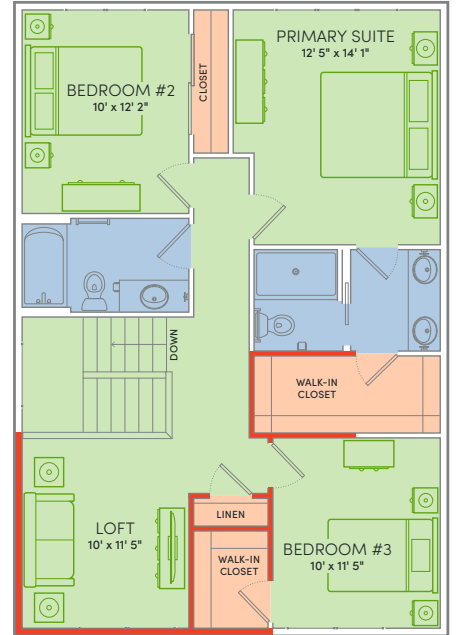

The Everest

First Floor Modifications

Crafted to fit your life.

The Canvas Collection offers thoughtfully designed plans with curated options to shape your home, your way.

STANDARD PLAN: WALK-IN KITCHEN PANTRY & OWNER'S ENTRY WITH LAUNDRY

Crafted to fit your life.

The Canvas Collection offers thoughtfully designed plans with curated options to shape your home, your way.

STANDARD PLAN: POWDER ROOM, FOYER CLOSET & FLEX ROOM

POWDER ROOM MODIFICATION:

FIRST FLOOR FULL BATH

FLEX ROOM MODIFICATIONS:

FIRST FLOOR BEDROOM

FIRST FLOOR BEDROOM WITH FOYER CLOSET

The Everest

Second Floor Modifications

Crafted to fit your life.

The Canvas Collection offers thoughtfully designed plans with curated options to shape your home, your way.

STANDARD PLAN: 4-BEDROOM

3-BEDROOM OPTION

3-BEDROOM WITH LOFT

4-BEDROOM WITH SECOND FLOOR LAUNDRY

3-BEDROOM WITH LOFT & LAUNDRY