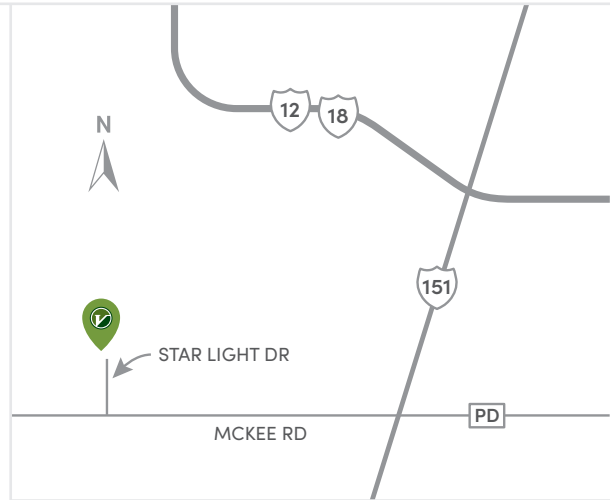

Ardent Glen

Verona

Ardent Glen

Verona

LOCATION, LOCATION, LOCATION! Meet Ardent Glen. Our newest Verona neighborhood that has plenty of nearby amenities to offer you. A highly-regarded school district, charming local shops, award-winning restaurants, and sought-after golf courses – to name a few. The neighborhood was planned carefully, and intentionally, with a variety of lot sizes for single-family and twin home sites, desirable conveniences, and a large park just steps from your backyard. All of this, and more, await you in Ardent Glen.

Photos are representative, not actual photos at Ardent Glen.

Directions

From Hwy 12/18 W, take exit 258 toward Hwy 151 S/ 18 W, take the exit toward McKee Road. Merge onto McKee Road and continue onto County Road PD/ McKee Road. Turn right onto Star Light Drive.

Schools

- Verona Area School District
- Please contact the Verona Area School District for current zoning information.

Airport

- 30 minutes to Dane County Airport

Highways

- 8 min to Hwy 151/US-18
- 12 min to Hwy 12/18

Library

- 10 minutes to Verona Public Library

Shopping

- 7 minutes to Downtown Verona
- 13 minutes to West Towne Mall
- 19 minutes to Hilldale Shopping Center