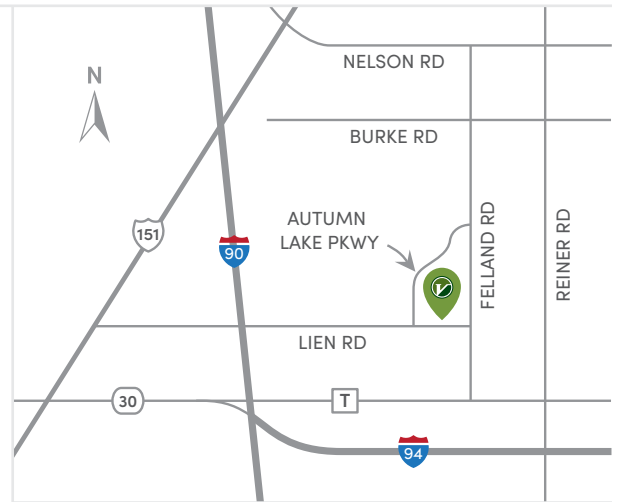

Trees and landscaping may vary. Trails/paths and park detail subject to change without notice.

Village at Autumn Lake

East Madison

WHAT DO YOU THINK OF WHEN YOU HEAR LAKEFRONT LIVING? Maybe you envision sitting in an Adirondack chair whilst roasting a marshmallow over your fire pit. Or, maybe you are floating along in your kayak, listening to birds chirping. No you're not dehydrated. It's not a mirage. There really is a gorgeous lake at the Village at Autumn Lake. Want a shoreline in your backyard? Do you see a dog park in your future? Maybe just walk along some peaceful trails with your family? This is our reality. It can be yours too.

Furnished Model

1803 Autumn Lake Parkway, Madison, WI 53718

Directions

Head north on I-39N/I-90W toward I-94, take exit 135C, go right on High Crossing Boulevard, turn right on City View Drive, left on Burke Road, right on Felland Road and right on Lien Road.

Airport

- 9 minutes from Dane County Regional Airport

Shopping

- 3 minutes from East Towne Mall
- 11 minutes from Downtown Sun Prairie
- 15 minutes from Downtown Madison