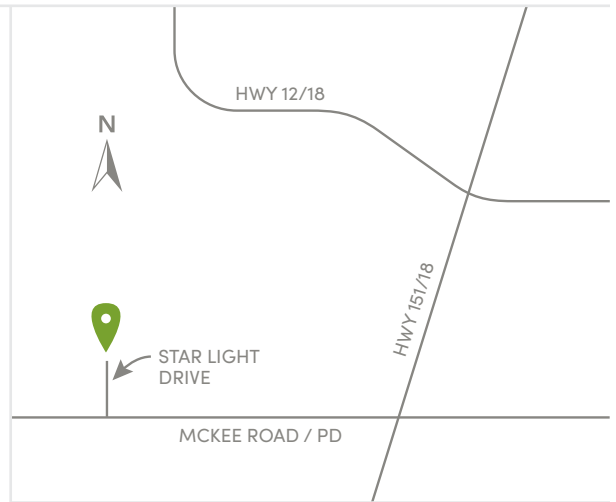

Ardent Glen

Verona

VERIDIAN
HOMES

Trees and landscaping may vary.
Trails/paths and park detail subject to change without notice.

Ardent Glen

Verona

LOCATION, LOCATION, LOCATION! Meet Ardent Glen. Our newest Verona neighborhood that has plenty of nearby amenities to offer you. A highly-regarded school district, charming local shops, award-winning restaurants, and sought-after golf courses – to name a few. The neighborhood was planned carefully, and intentionally, with a variety of lot sizes for single-family and twin home sites, desirable conveniences, and a large park just steps from your backyard. All of this, and more, await you in Ardent Glen.

Photos are representative, not actual photos at Ardent Glen.

Directions

From Hwy 12/18 W, take exit 258 toward Hwy 151 S/18 W, take the exit toward McKee Road. Merge onto McKee Road and continue onto County Road PD/McKee Road. Turn right onto Star Light Drive.

Schools

- Verona Area School District
- Please contact the Verona Area School District for current zoning information.

Airport

- 30 minutes to Dane County Airport

Highways

- 8 min to Hwy 151/US-18
- 12 min to Hwy 12/18

Library

- 10 minutes to Verona Public Library

Shopping

- 7 minutes to Downtown Verona
- 13 minutes to West Towne Mall
- 19 minutes to Hilldale Shopping Center