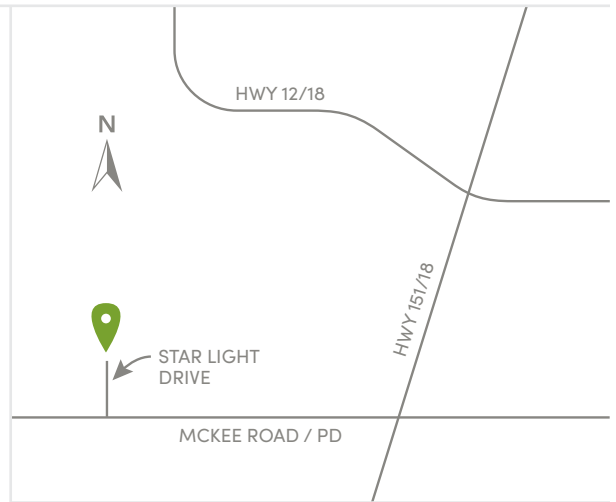

Ardent Glen

Verona

**VERIDIAN
HOMES**

Ardent Glen

Verona

LOCATION, LOCATION, LOCATION! Meet Ardent Glen. Our newest Verona neighborhood that has plenty of nearby amenities to offer you. A highly-regarded school district, charming local shops, award-winning restaurants, and sought-after golf courses – to name a few. The neighborhood was planned carefully, and intentionally, with a variety of lot sizes for single-family and twin home sites, desirable conveniences, and a large park just steps from your backyard. All of this, and more, await you in Ardent Glen.

Photos are representative, not actual photos at Ardent Glen.

Directions

From Hwy 12/18 W, take exit 258 toward Hwy 151 S/18 W, take the exit toward McKee Road. Merge onto McKee Road and continue onto County Road PD/McKee Road. Turn right onto Star Light Drive.

Schools

- Verona Area School District
- Please contact the Verona Area School District for current zoning information.

Airport

- 30 minutes to Dane County Airport

Highways

- 8 min to Hwy 151/US-18
- 12 min to Hwy 12/18

Library

- 10 minutes to Verona Public Library

Shopping

- 7 minutes to Downtown Verona
- 13 minutes to West Towne Mall
- 19 minutes to Hilldale Shopping Center