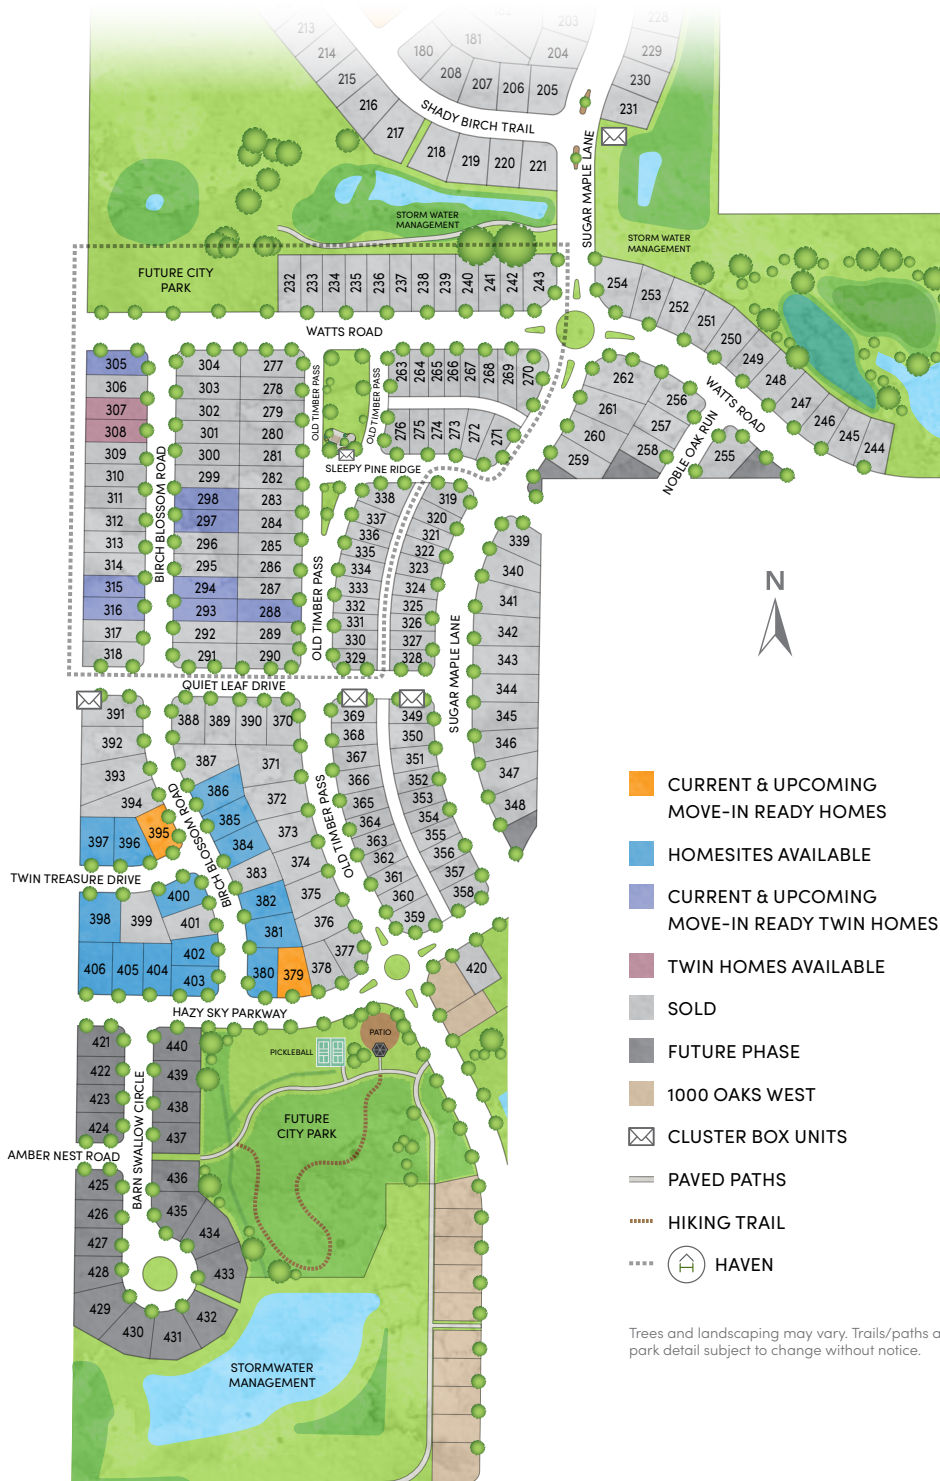

# Birchwood Point South

West Madison

- CURRENT & UPCOMING MOVE-IN READY HOMES
- HOMESITES AVAILABLE
- CURRENT & UPCOMING MOVE-IN READY TWIN HOMES
- TWIN HOMES AVAILABLE
- SOLD
- FUTURE PHASE
- 1000 OAKS WEST
- ✉ CLUSTER BOX UNITS
- PAVED PATHS
- HIKING TRAIL
- HAVEN

Trees and landscaping may vary. Trails/paths and park detail subject to change without notice.

# Birchwood Point South

West Madison

**WELCOME TO YOUR HAVEN ON THE WEST SIDE.** Your gateway to indulgent restaurants and sophisticated shopping centers. Welcome to the enclave that is Birchwood Point South. Featuring a plethora of single family homesites, with parks and ponds as far as the eye can see. Birchwood makes for the ultimate residence. Did we mention its absolutely enviable location?

Photos are representative, not actual photos at Birchwood Point South.