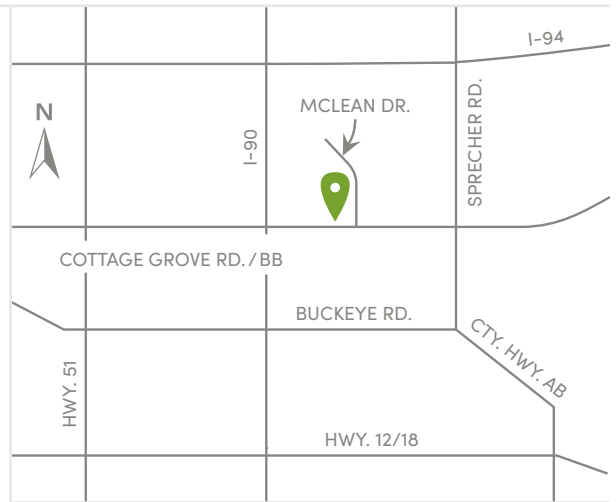

Grandview Commons

East Madison

VERIDIAN
HOMES

Trees and landscaping may vary. Trails/paths and park detail subject to change without notice.

Grandview Commons

East Madison

MAYBE WE SHOULD HAVE CALLED IT "GRAND VISION" because this innovative east side neighborhood does offer a fresh approach to neighborhood living. Created with the principles of traditional neighborhood design, it harkens back to those days of quiet streets and shady front porches, where folks walked to the corner store and really knew their neighbors. How? By bringing back some great old ideas—garages in the rear, lots of greenspace, and housing options for all ages and income levels.

Furnished Model

6111 Kilpatrick Lane, Madison WI 53718

Directions

From Hwy. 51, take Cottage Grove Road east 2 miles.
Go left on McLean Drive.

Schools

- Madison Metropolitan School District
- Please contact the Madison Metropolitan School District for current zoning information.

Library

- 6 minutes from Pinney Public Library

Highway

- 6 minutes from Hwy. 12/18
- 8 minutes from I-90 & I-94

Airport

- 12 minutes from Dane County Regional Airport

Shopping

- 10 minutes from East Towne Mall
- 22 minutes from West Towne Mall