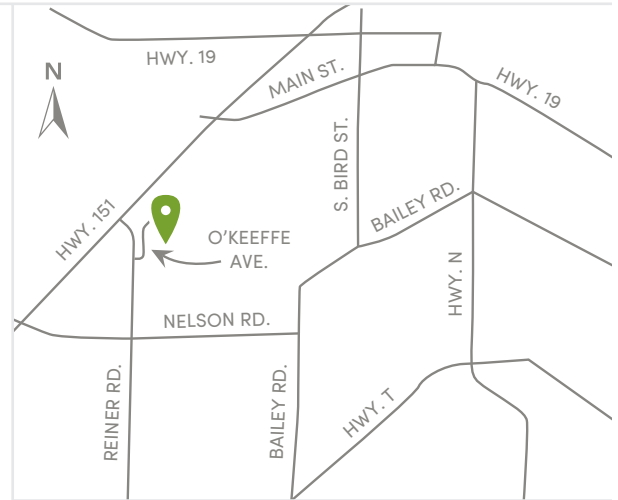

# Smith's Crossing

Sun Prairie

**IN THIS INNOVATIVE SUN PRAIRIE NEIGHBORHOOD**, we've taken some wise ideas from old-fashioned neighborhoods – things like wider sidewalks, narrower streets, loads of greenspaces, and plenty of community gathering places. The ideas intersect at a place called Smith's Crossing. Stop by for a visit. We're guessing you'll want to stay for a decade or so. Smith's Crossing also features a brand new YMCA and Sun Prairie's newest school, Creekside Elementary. All within walking distance!

## Directions

From Hwy. 151, take Exit #100 and go south on Reiner Road, turn left on O'Keeffe Avenue, at the traffic circle follow Summerfield Way, then turn right on Crane Meadow Way.

## Highway

- There are 3 interchanges on US-151 which meet 90/94 just outside Sun Prairie

## Airport

- 10 minutes from Dane County Regional Airport